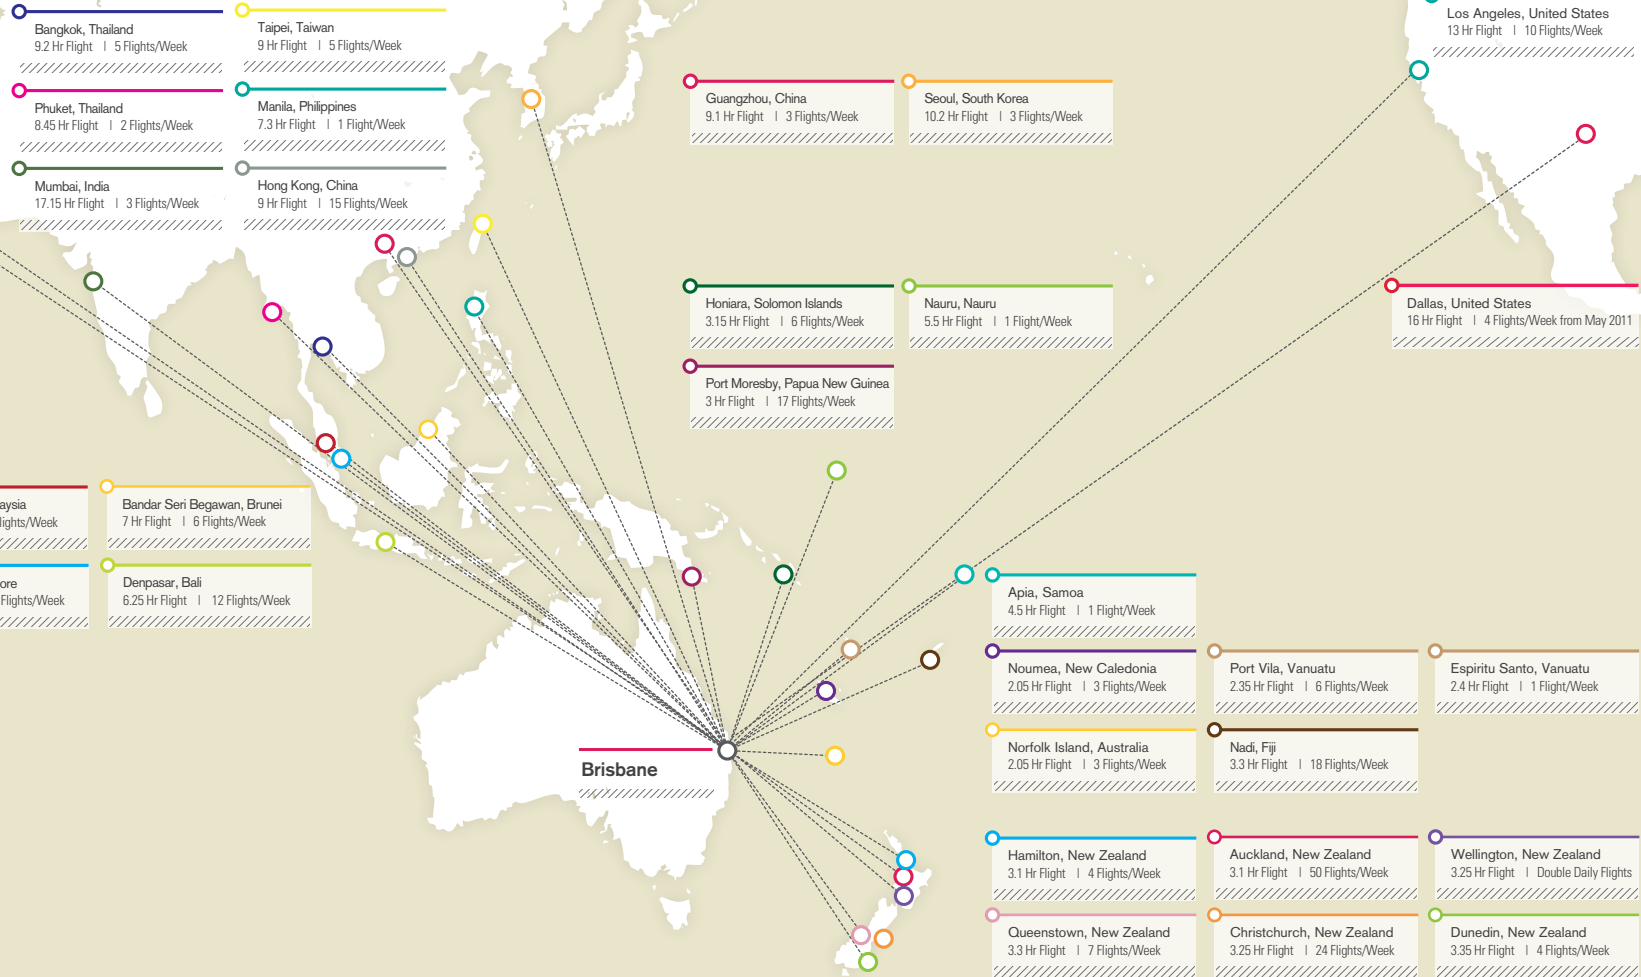

Brisbane Airport:

LOGISTICS GATEWAY TO THE WORLD

Brisbane Airport has defied the economic downturn, eclipsing the 19 million passenger mark, with a record 19.7 million passengers travelling through Brisbane Airport in the last calendar year.

19.7
million

Passengers travelling through Brisbane Airport in the last calendar year.

15.5
million

Domestic passengers through Brisbane Airport in the last calendar year.

4.2
million

International passengers through Brisbane Airport in the last calendar year.

2,781
weekly

Aircraft movements for the Domestic Terminal

527
weekly

Aircraft movements for the International Terminal